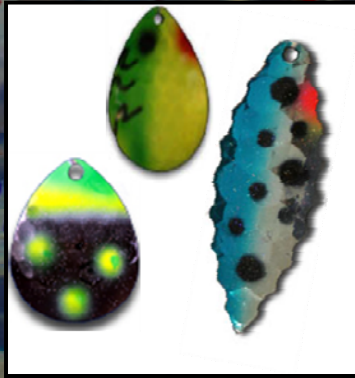

# SPINNER BLADE BASICS

Lance Valentine  
**SPORTFISHING**

# SPINNER BLADE BASICS

1. SHAPE- COLORADO, INDIANA, WILLOW
2. SIZE - MATCH THE HATCH
3. VIBRATION- COLORADO=LOW FREQ
4. FINISH- REAL PLATING FOR FLASH
5. COLOR - KEY TO FINE TUNING

Lance Valentine  
**SPORTFISHING**